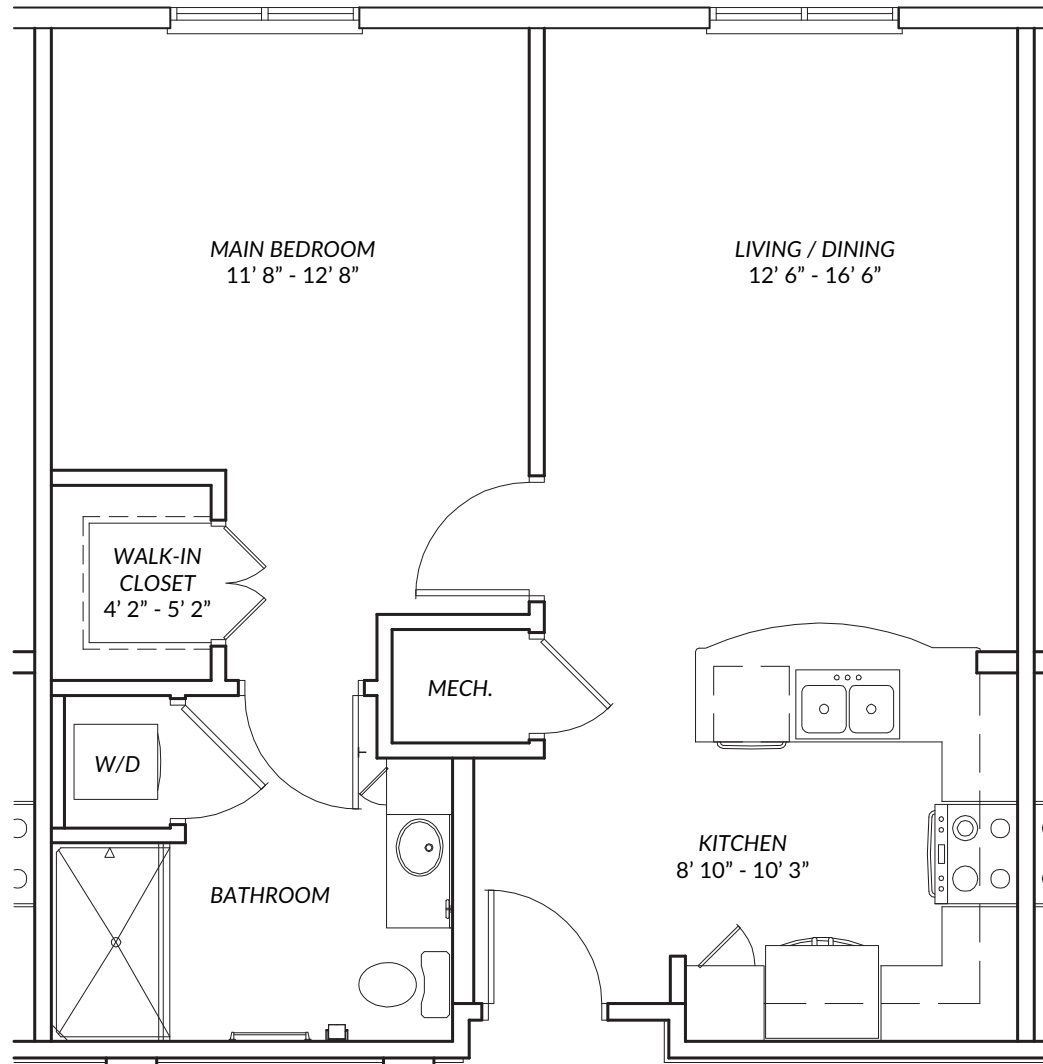

# THE ARDREY I

1 bedroom · 1 bath · 658 square feet

BRIGHTMORE  
OF SOUTH CHARLOTTE

# THE ARDREY II

1 bedroom · 1 bath · 679 square feet

BRIGHTMORE  
OF SOUTH CHARLOTTE

# THE ARDREY III

1 bedroom · 1 bath · 681 square feet

# THE ARDREY IV

1 bedroom · 1 bath · 747 square feet

BRIGHTMORE  
OF SOUTH CHARLOTTE