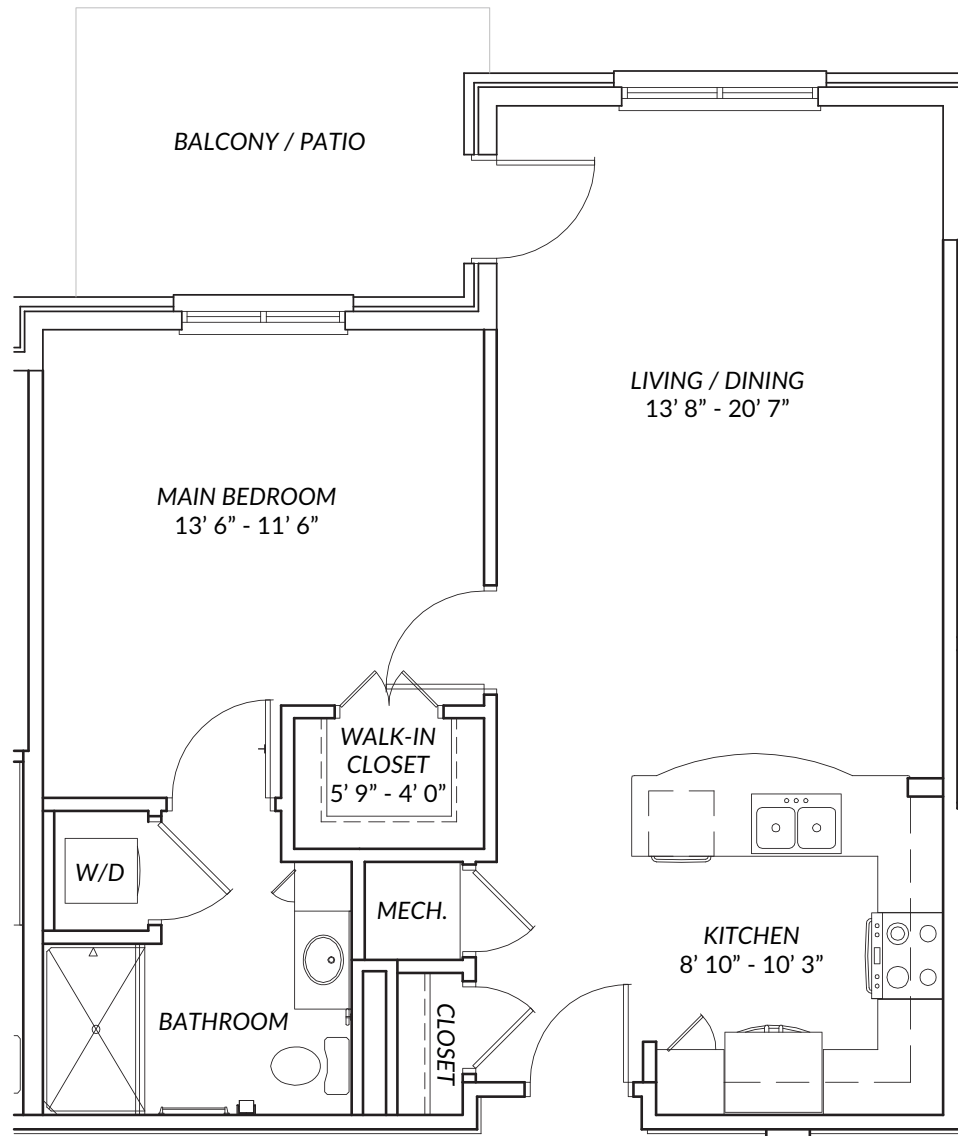

# THE ARDREY III

1 bedroom · 1 bath · 681 square feet

# THE ARDREY IV

1 bedroom · 1 bath · 747 square feet

BRIGHTMORE  
OF SOUTH CHARLOTTE

# THE ARDREY V

1 bedroom · 1 bath · 750 square feet

BRIGHTMORE  
OF SOUTH CHARLOTTE

# THE ARDREY V ACCESSIBLE

1 bedroom · 1 bath · 750 square feet

BRIGHTMORE  
OF SOUTH CHARLOTTE