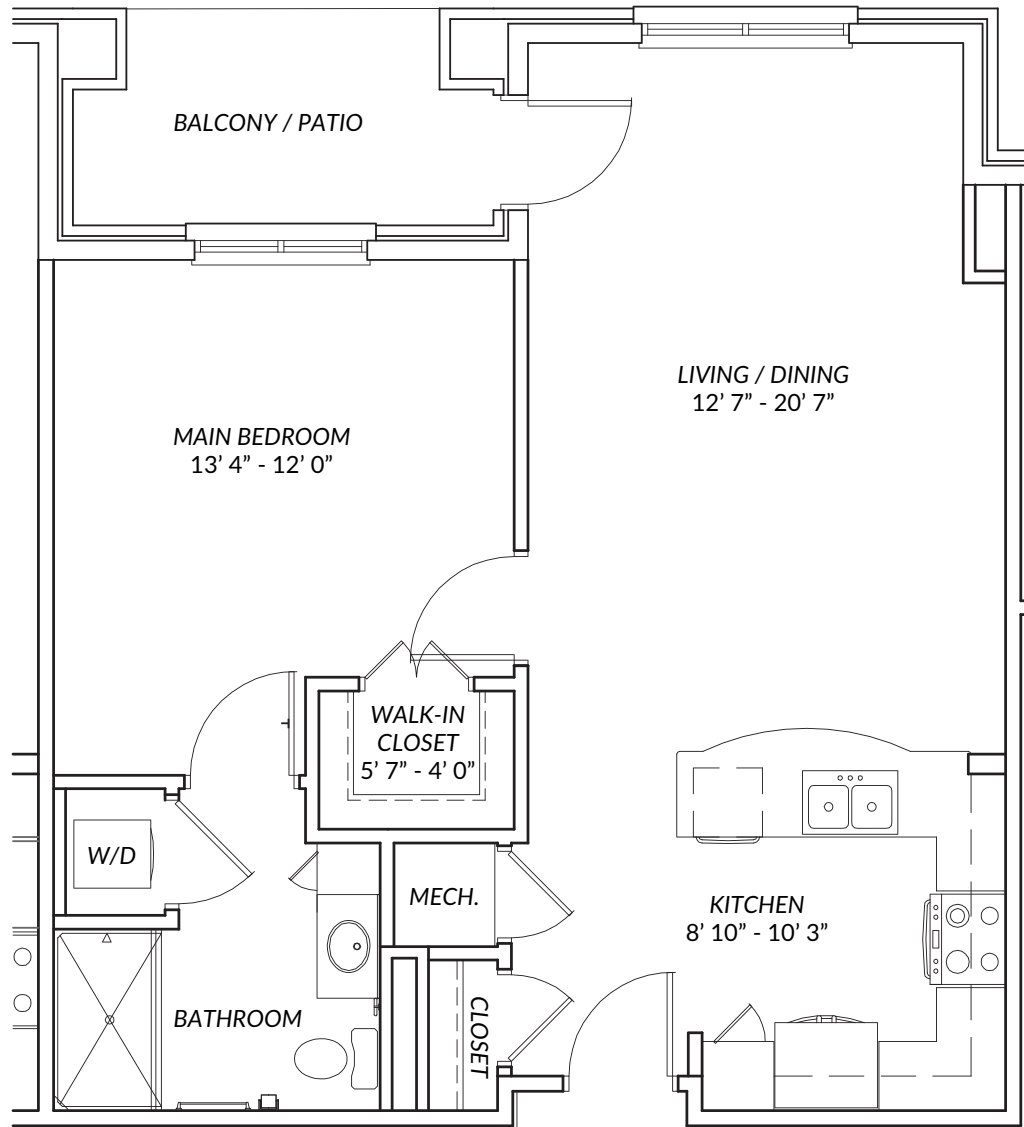

# THE ARDREY II

1 bedroom · 1 bath · 679 square feet

BRIGHTMORE  
OF SOUTH CHARLOTTE

# THE ARDREY III

1 bedroom · 1 bath · 681 square feet

# THE ARDREY IV

1 bedroom · 1 bath · 747 square feet

BRIGHTMORE  
OF SOUTH CHARLOTTE

# THE ARDREY V

1 bedroom · 1 bath · 750 square feet

BRIGHTMORE  
OF SOUTH CHARLOTTE