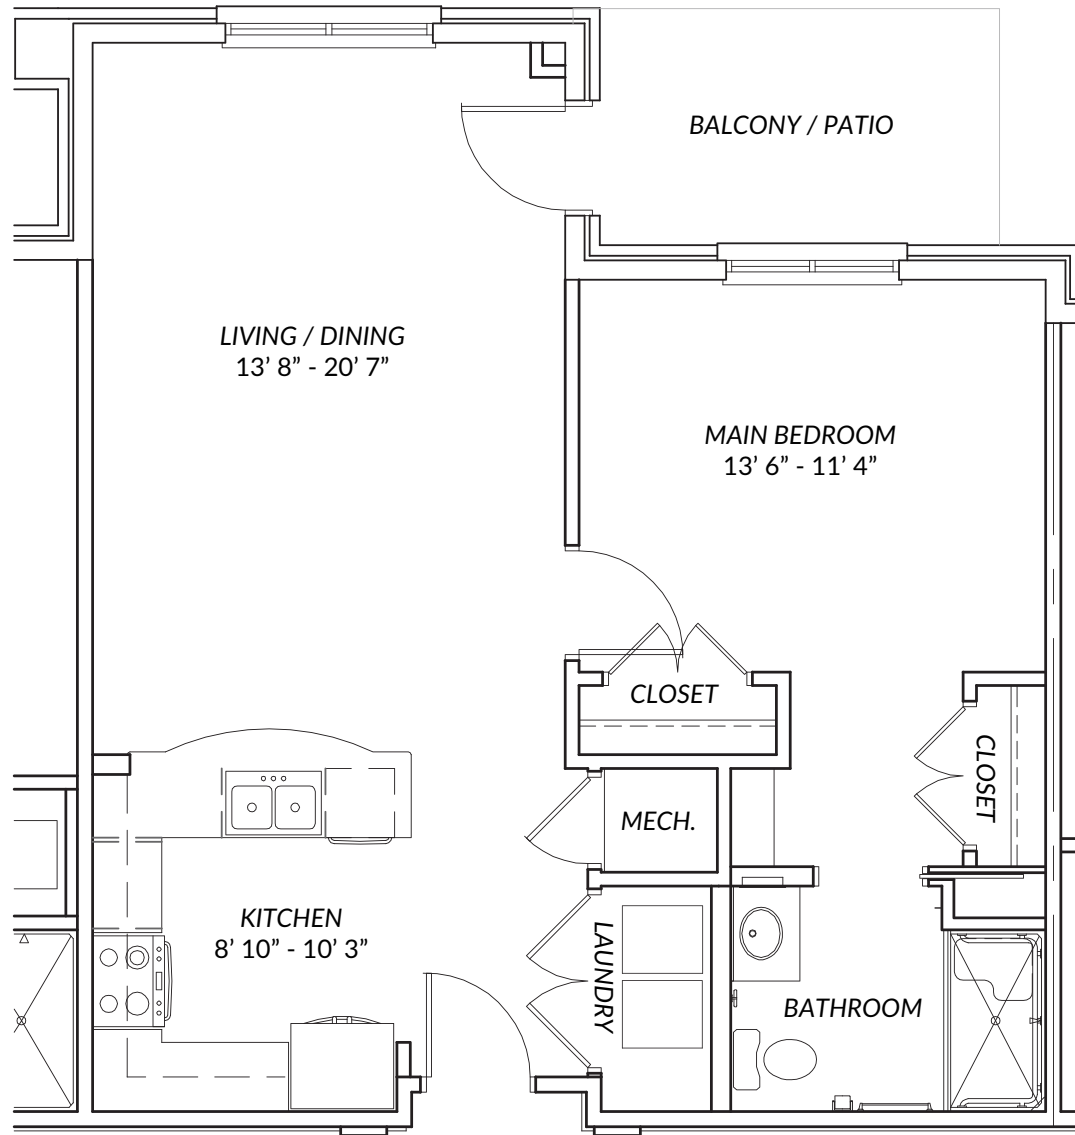

# THE ARDREY IV

1 bedroom · 1 bath · 747 square feet

BRIGHTMORE  
OF SOUTH CHARLOTTE

# THE ARDREY V

1 bedroom · 1 bath · 750 square feet

BRIGHTMORE  
OF SOUTH CHARLOTTE

# THE ARDREY V ACCESSIBLE

1 bedroom · 1 bath · 750 square feet

BRIGHTMORE  
OF SOUTH CHARLOTTE

# THE ARDREY VI

1 bedroom · 1 bath · 762 square feet

BRIGHTMORE  
OF SOUTH CHARLOTTE