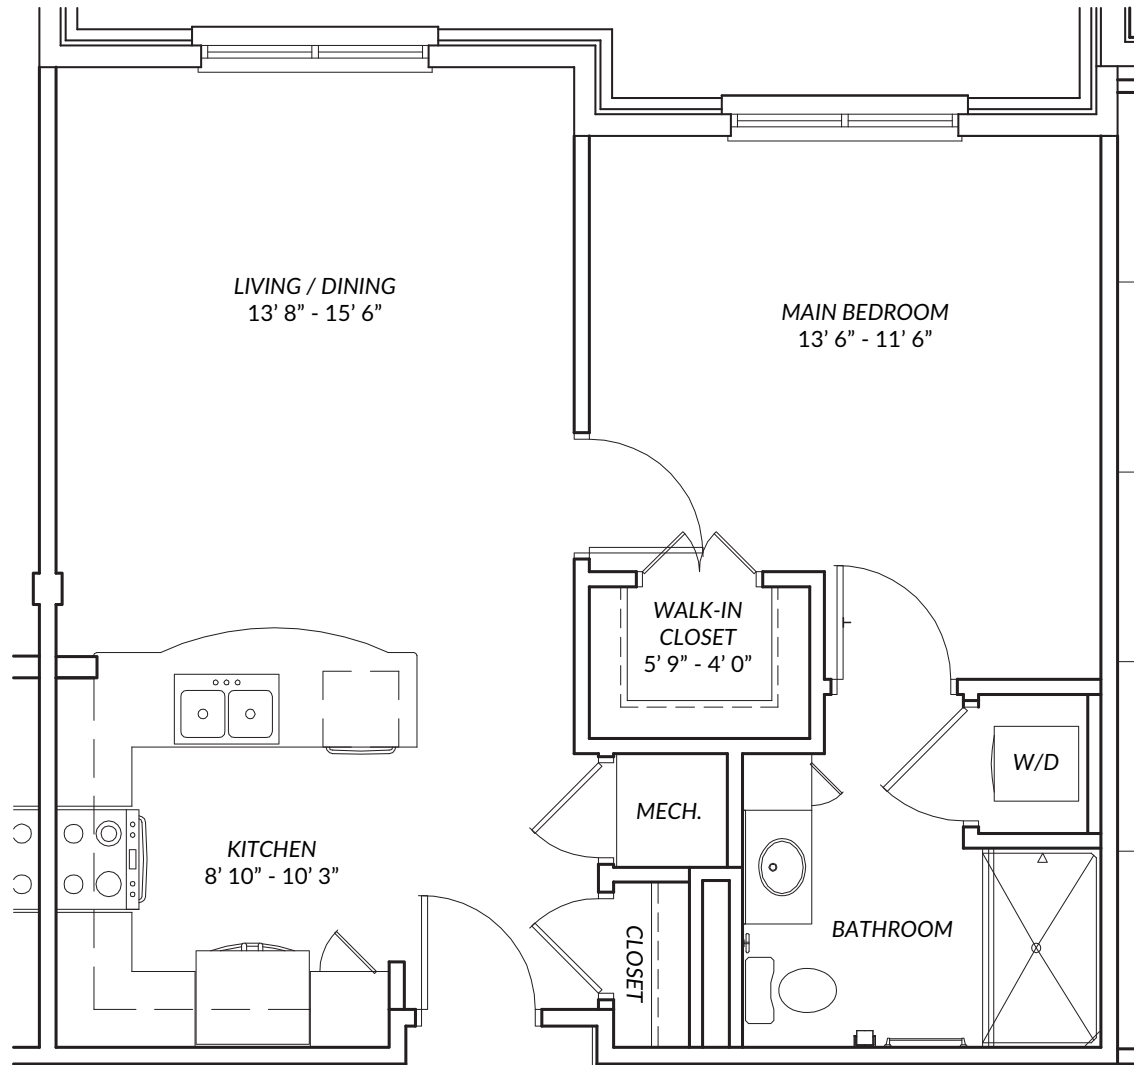

# THE ARDREY I

1 bedroom · 1 bath · 658 square feet

BRIGHTMORE  
OF SOUTH CHARLOTTE

# THE ARDREY II

1 bedroom · 1 bath · 679 square feet

BRIGHTMORE  
OF SOUTH CHARLOTTE

# THE ARDREY III

1 bedroom · 1 bath · 681 square feet

# THE ARDREY IV

1 bedroom · 1 bath · 747 square feet

BRIGHTMORE  
OF SOUTH CHARLOTTE