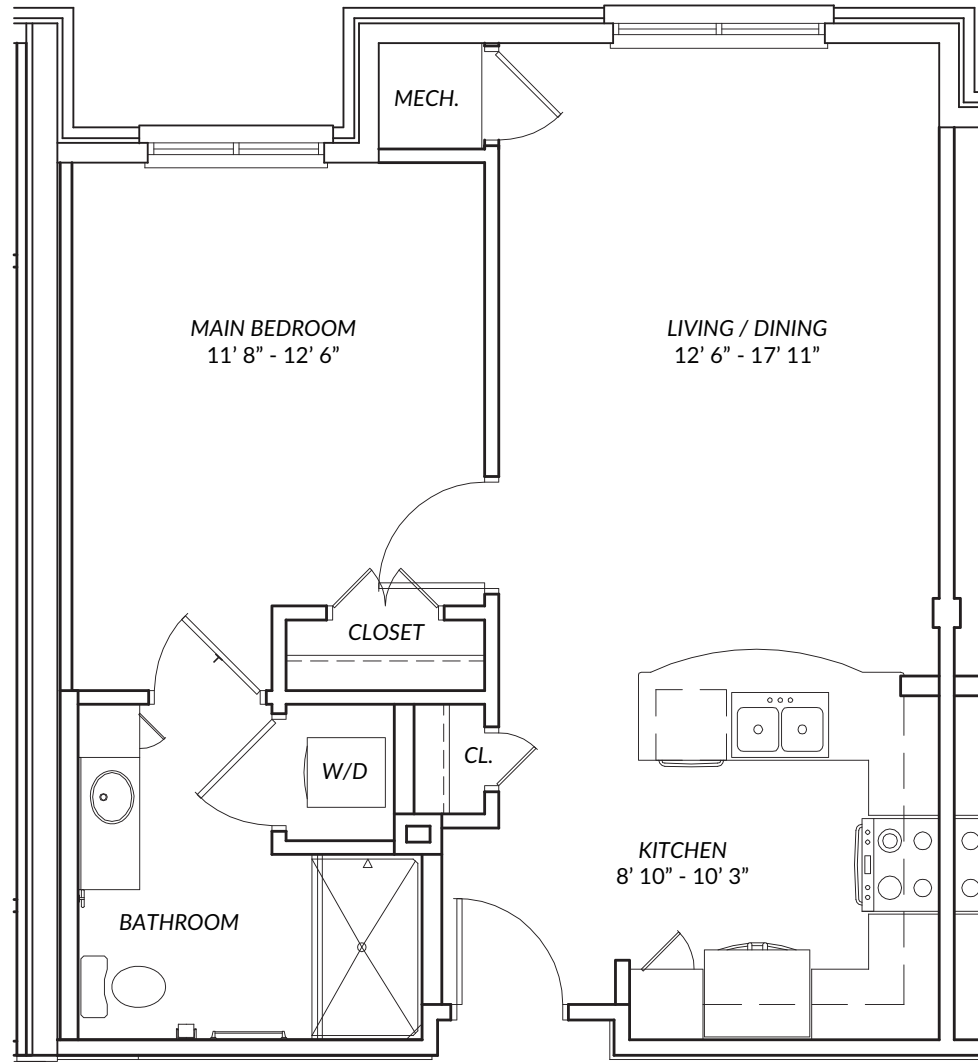

# THE ARDREY I

1 bedroom · 1 bath · 658 square feet

BRIGHTMORE  
OF SOUTH CHARLOTTE

# THE ARDREY II

1 bedroom · 1 bath · 679 square feet

BRIGHTMORE  
OF SOUTH CHARLOTTE

# THE ARDREY III

1 bedroom · 1 bath · 681 square feet

# THE ARDREY IV

1 bedroom · 1 bath · 747 square feet

BRIGHTMORE  
OF SOUTH CHARLOTTE