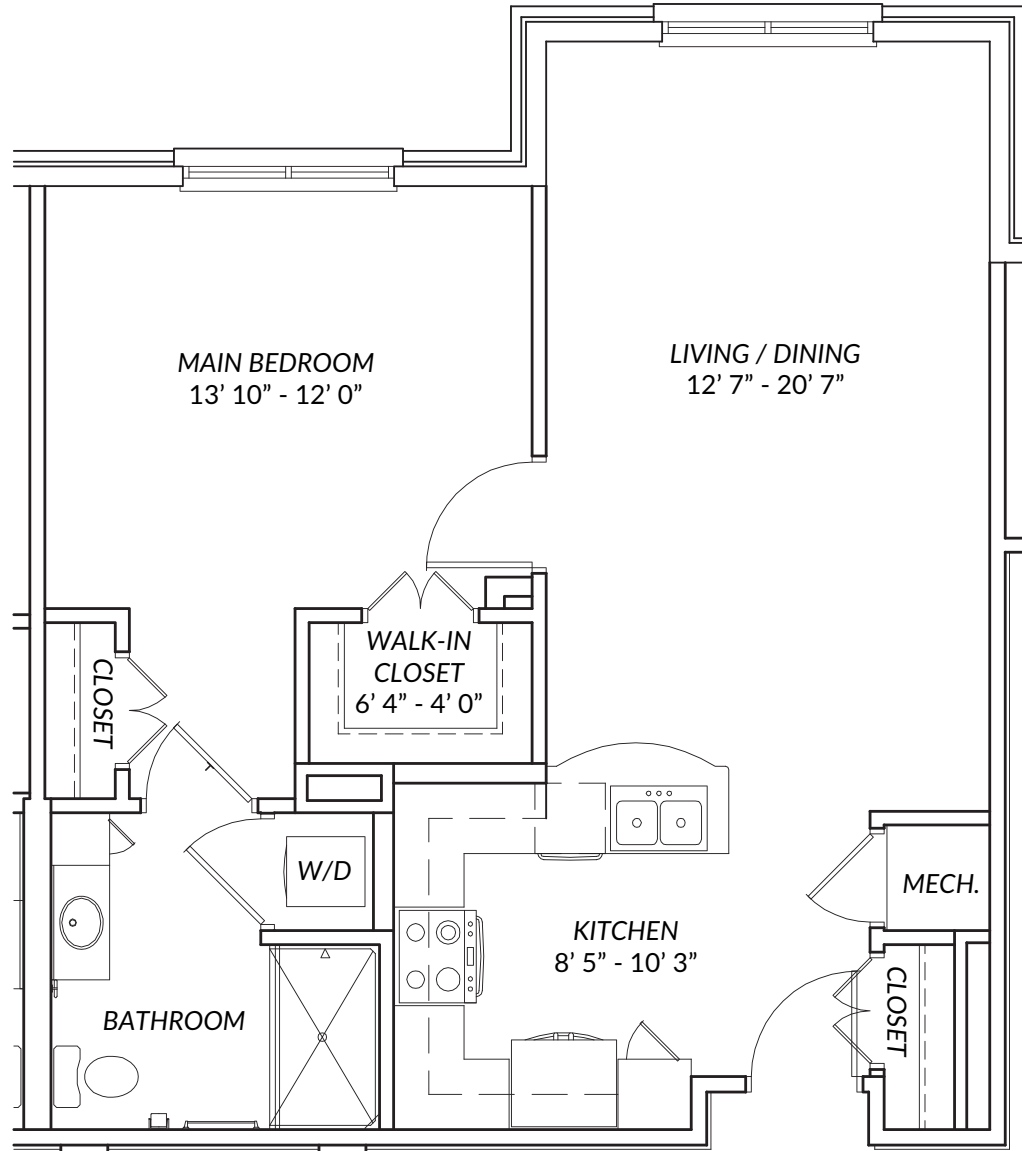

# THE ARDREY V

1 bedroom · 1 bath · 750 square feet

BRIGHTMORE  
OF SOUTH CHARLOTTE

# THE ARDREY V ACCESSIBLE

1 bedroom · 1 bath · 750 square feet

BRIGHTMORE  
OF SOUTH CHARLOTTE

# THE ARDREY VI

1 bedroom · 1 bath · 762 square feet

BRIGHTMORE  
OF SOUTH CHARLOTTE

# THE ARDREY VII

1 bedroom · 1 bath · 803 square feet

BRIGHTMORE  
OF SOUTH CHARLOTTE 